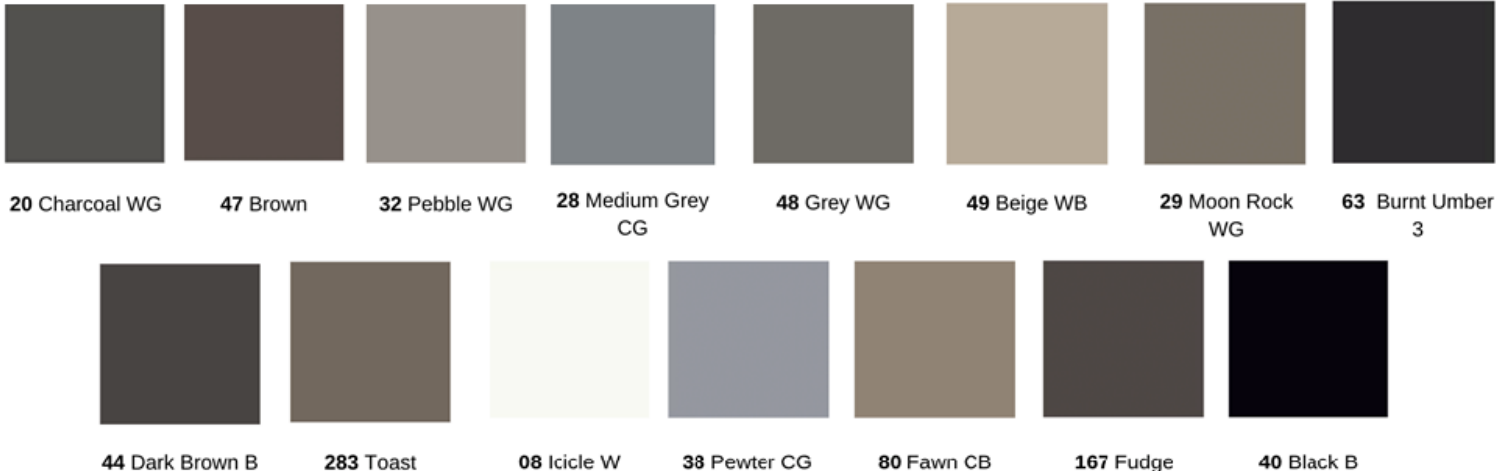

Tarkett 4" BaseWorks® Thermoset Rubber Wall Base Promotion

Contact your Diamond W representative for pricing.
For more details visit www.tarkettna.com

15 STOCKING COLORS:

Tarkett offers customers the only fully integrated line of coordinating flooring solutions, finishing borders and accessories in the world. Tarkett continues to lead the industry in sales and growth for the finishing accessories category, the link to every surface in an interior space. BaseWorks® Thermoset Rubber Wall Base provides a rich, matte finishing border. This high-performance base provides increased flexibility for standard, curved or column installations. Its surface resists fading, cracking and will not shrink or separate from the wall. With its unique features, BaseWorks provides design options sure to inspire beautiful, functional and dynamic interior spaces.