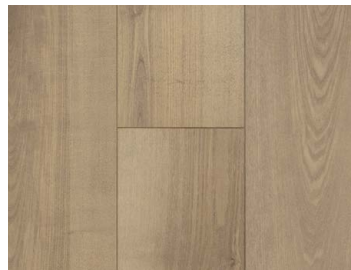

FRENCH OAK

- Country and Classic Grade French Oak
- 5/8" x 7 1/2" x RL up to 82 5/8"
- Proprietary fuming process combined with tannin-rich French oak creates natural colors without adding stain

**4 MM WEAR LAYER
5/8" OVERALL THICKNESS**

**50-YEAR
WARRANTY**

Palladio
HARDWOOD

5/8" x 7 1/2" x RL up to 82 5/8"
25.85 ft²/ctn 55 ctn/plt 1421.75 ft²/plt

White Wash*
58751T

Driftwood
58752T

Whiskey
58754T

Tobacco Barn
58756T

Nantucket
58759T

Barley
58766T

Beach
58771T

Oak Bluff
58775T

Hyannis
58776T

Bartlett
58777T

*Classic Grade. All others are Country Grade.