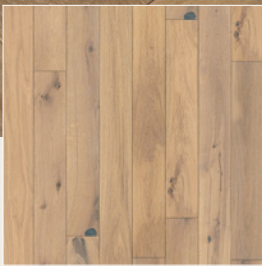

Valaire

— NOUVEAU —

FRENCH WHITE OAK PLANK & PARQUET

PLANK

HERRINGBONE

BLOCKS

MARIE ANTOINETTE

BLOCKS & BORDER

TIMELESS ELEGANCE

- French White Oak, 3mm sawn top layer
- Wire-brushed surface for aged look
- Ultra-matte urethane

WARRANTIES

- Lifetime structural
- 25-year residential surface
- 3-year limited light commercial surface

The rich colors of **French Oak** are due to its high tannin content. These same trees are used in French wine and bourbon barrels, and elegant old-world chateaus.

Valaire
— NOUVEAU —

Wood is a natural material containing distinctive differences in color and grain configuration. It is these variations caused by nature that create the warmth and unique beauty of each hardwood floor. Wood swatches displayed may not show all potential variations of wood grain and shade.