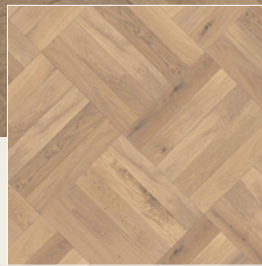

Valaire

— NOUVEAU —

FRENCH WHITE OAK PLANK & PARQUET

PLANK

HERRINGBONE

BLOCKS

MARIE ANTOINETTE

BLOCKS & BORDER

TIMELESS ELEGANCE

- French White Oak, 3mm sawn top layer
- Wire-brushed surface for aged look
- Ultra-matte urethane

WARRANTIES

- Lifetime structural
- 25-year residential surface
- 3-year limited light commercial surface

The rich colors of **French Oak** are due to its high tannin content. These same trees are used in French wine and bourbon barrels, and elegant old-world chateaus.

Valaire
— NOUVEAU —

Wood is a natural material containing distinctive differences in color and grain configuration. It is these variations caused by nature that create the warmth and unique beauty of each hardwood floor. Wood swatches displayed may not show all potential variations of wood grain and shade.