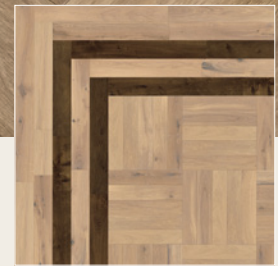

Valaire

— NOUVEAU —

FRENCH WHITE OAK PLANK & PARQUET

PLANK

HERRINGBONE

BLOCKS

MARIE ANTOINETTE

BLOCKS & BORDER

TIMELESS ELEGANCE

- French White Oak, 3mm sawn top layer
- Wire-brushed surface for aged look
- Ultra-matte urethane

WARRANTIES

- Lifetime structural
- 25-year residential surface
- 3-year limited light commercial surface