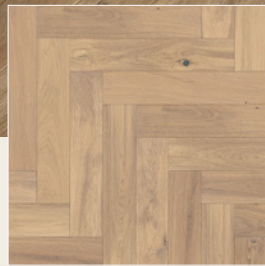

Valaire

— NOUVEAU —

FRENCH WHITE OAK PLANK & PARQUET

PLANK

HERRINGBONE

BLOCKS

MARIE ANTOINETTE

BLOCKS & BORDER

TIMELESS ELEGANCE

- French White Oak, 3mm sawn top layer
- Wire-brushed surface for aged look
- Ultra-matte urethane

WARRANTIES

- Lifetime structural
- 25-year residential surface
- 3-year limited light commercial surface

The rich colors of **French Oak** are due to its high tannin content. These same trees are used in French wine and bourbon barrels, and elegant old-world chateaus.

Valaire
— NOUVEAU —

Wood is a natural material containing distinctive differences in color and grain configuration. It is these variations caused by nature that create the warmth and unique beauty of each hardwood floor. Wood swatches displayed may not show all potential variations of wood grain and shade.