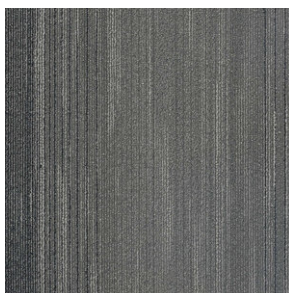

Diamond W

A Tarkett Company

Matrexx Luminous

CARPET TILE

- 100% BCF solution-dyed nylon
- 19.7" x 19.7" carpet tiles
- 18 oz/yd² pile weight
- 1/12" gauge
- 5500 density
- PVC-free polyester backing with modified bitumen core
- Commercial wear, stain resistance and backing performance warranties
- Coordinates easily with Matrexx Miracle LVT
- DriTac 5900 MegaBond adhesive recommended

IN STOCK

Matrexx Luminous

Ease and elegance.

Diamond W

A Tarkett Company

Light up the room with Luminous carpet tiles. The soft linear pattern brings subtle shades that fade in and out.

Pull the entire design together easily by pairing Luminous with Matrexx Miracle LVT.

800-523-6265

commercialorders@diamondw.com

717 001
Ingot

717 006
High Seas

717 010
Chrome

717 011
Thundercloud

717 012
Sandblast

717 015
Santa Fe

Please order samples for exact product colors.