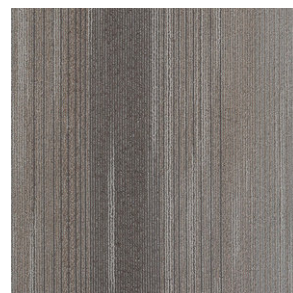

Diamond W

A Tarkett Company

Matrexx Luminous

CARPET TILE

- 100% BCF solution-dyed nylon
- 19.7" x 19.7" carpet tiles
- 18 oz/yd² pile weight
- 1/12" gauge
- 5500 density
- PVC-free polyester backing with modified bitumen core
- Commercial wear, stain resistance and backing performance warranties
- Coordinates easily with Matrexx Miracle LVT
- DriTac 5900 MegaBond adhesive recommended

IN STOCK

Matrexx Luminous

Ease and elegance.

Diamond W

A Tarkett Company

Light up the room with Luminous carpet tiles. The soft linear pattern brings subtle shades that fade in and out.

Pull the entire design together easily by pairing Luminous with Matrexx Miracle LVT.

800-523-6265

commercialorders@diamondw.com

717 001
Ingot

717 006
High Seas

717 010
Chrome

717 011
Thundercloud

717 012
Sandblast

717 015
Santa Fe