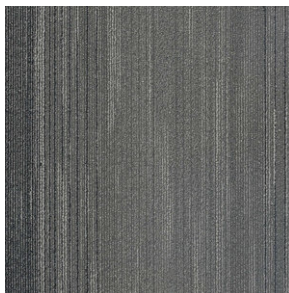

Diamond W

A Tarkett Company

Matrexx Luminous

CARPET TILE

- 100% BCF solution-dyed nylon
- 19.7" x 19.7" carpet tiles
- 18 oz/yd² pile weight
- 1/12" gauge
- 5500 density
- PVC-free polyester backing with modified bitumen core
- Commercial wear, stain resistance and backing performance warranties
- Coordinates easily with Matrexx Miracle LVT
- DriTac 5900 MegaBond adhesive recommended

IN STOCK

Matrexx Luminous

Ease and elegance.

Diamond W

A Tarkett Company

Light up the room with Luminous carpet tiles. The soft linear pattern brings subtle shades that fade in and out.

Pull the entire design together easily by pairing Luminous with Matrexx Miracle LVT.

800-523-6265

commercialorders@diamondw.com

001
Ingot

006
High Seas

010
Chrome

011
Thundercloud

012
Sandblast

015
Santa Fe