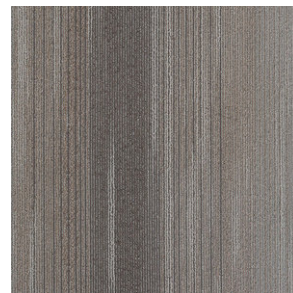

Diamond W

A Tarkett Company

Matrexx Luminous

CARPET TILE

- 100% BCF solution-dyed nylon
- 19.7" x 19.7" carpet tiles
- 18 oz/yd² pile weight
- 1/12" gauge
- 5500 density
- PVC-free polyester backing with modified bitumen core
- Commercial wear, stain resistance and backing performance warranties
- Coordinates easily with Matrexx Miracle LVT
- DriTac 5900 MegaBond adhesive recommended

IN STOCK

Matrexx Luminous

Ease and elegance.

Diamond W

A Tarkett Company

Light up the room with Luminous carpet tiles. The soft linear pattern brings subtle shades that fade in and out.

Pull the entire design together easily by pairing Luminous with Matrexx Miracle LVT.

800-523-6265

commercialorders@diamondw.com

001
Ingot

006
High Seas

010
Chrome

011
Thundercloud

012
Sandblast

015
Santa Fe