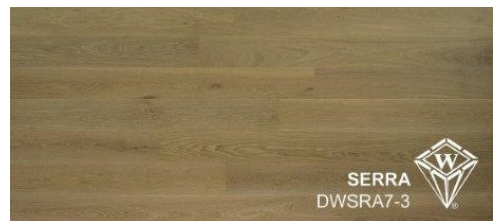

orders@diamonddw.com

800-823-6265