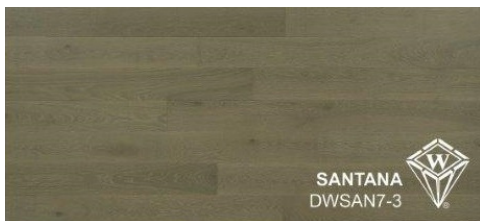

# Madeira Collection

A Diamond W Floor Covering  
Exclusive

**Diamond W**

A Tarkett Company

*Premium European Oak*

*3.2 MM AB Grade*

*9/16" x 7 9/16" x up To 84 5/8"*

*(Min 3 Long, Max 6 Half-length)*

*Urethane Finish 26.66 sft/ctn*

*Radiant Heat Approved*

[orders@diamonddw.com](mailto:orders@diamonddw.com)

800-823-6265