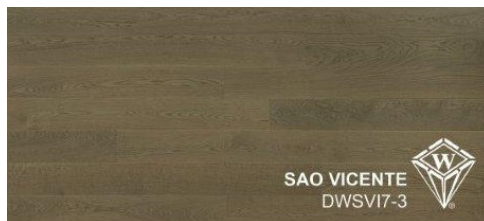

orders@diamonddw.com

800-823-6265