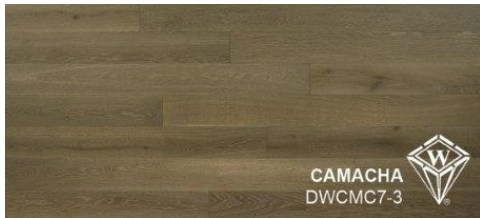

orders@diamonddw.com

800-823-6265