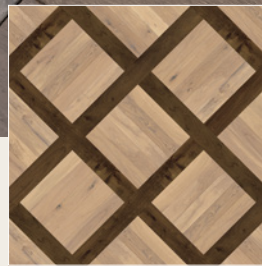

Valaire

— NOUVEAU —

FRENCH WHITE OAK PLANK & PARQUET

PLANK

HERRINGBONE

BLOCKS

MARIE ANTOINETTE

BLOCKS & BORDER

TIMELESS ELEGANCE

- French White Oak, 3mm sawn top layer
- Wire-brushed surface for aged look
- Ultra-matte urethane

WARRANTIES

- Lifetime structural
- 25-year residential surface
- 3-year limited light commercial surface

The rich colors of **French Oak** are due to its high tannin content. These same trees are used in French wine and bourbon barrels, and elegant old-world chateaus.

Valaire
— NOUVEAU —

Wood is a natural material containing distinctive differences in color and grain configuration. It is these variations caused by nature that create the warmth and unique beauty of each hardwood floor. Wood swatches displayed may not show all potential variations of wood grain and shade.