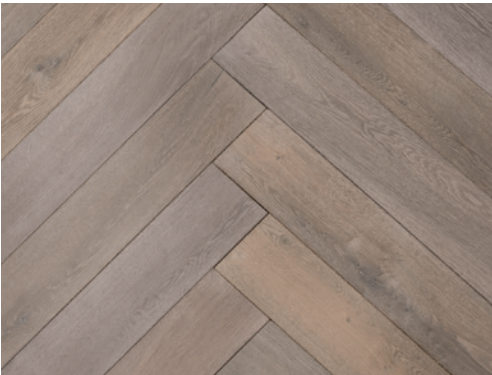

TIMELESS ELEGANCE

- French White Oak, 3mm sawn top layer
- Wire-brushed surface for aged look
- Ultra-matte urethane

WARRANTIES

- Lifetime structural
- 25-year residential surface
- 3-year limited light commercial surface

VERSAILLES PLANK

PLANK

Clermont | 14810

Rochelle | 14813

Picard | 14815

Etienne | 14811

Versailles | 14812

Nouvelle | 14814

PATTERN

Clermont | 14820

Rochelle | 14821

Picard | 14822

Create unique classic French design patterns. The possibilities are endless. Combine colors and shapes to define open spaces and achieve dramatic looks.

The rich colors of **French Oak** are due to its high tannin content. These same trees are used in French wine and bourbon barrels, and elegant old-world chateaus.

Valaire
— NOUVEAU —

Wood is a natural material containing distinctive differences in color and grain configuration. It is these variations caused by nature that create the warmth and unique beauty of each hardwood floor. Wood swatches displayed may not show all potential variations of wood grain and shade.