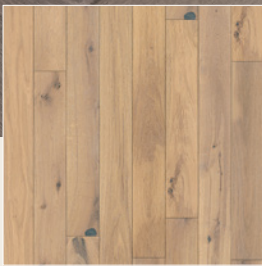

Valaire

— NOUVEAU —

FRENCH WHITE OAK PLANK & PARQUET

PLANK

HERRINGBONE

BLOCKS

MARIE ANTOINETTE

BLOCKS & BORDER

TIMELESS ELEGANCE

- French White Oak, 3mm sawn top layer
- Wire-brushed surface for aged look
- Ultra-matte urethane

WARRANTIES

- Lifetime structural
- 25-year residential surface
- 3-year limited light commercial surface

The rich colors of **French Oak** are due to its high tannin content. These same trees are used in French wine and bourbon barrels, and elegant old-world chateaus.

Valaire
— NOUVEAU —

Wood is a natural material containing distinctive differences in color and grain configuration. It is these variations caused by nature that create the warmth and unique beauty of each hardwood floor. Wood swatches displayed may not show all potential variations of wood grain and shade.