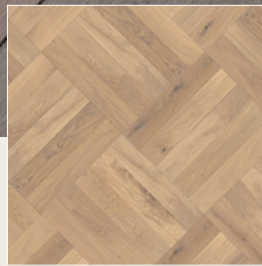

Valaire

— NOUVEAU —

FRENCH WHITE OAK PLANK & PARQUET

PLANK

HERRINGBONE

BLOCKS

MARIE ANTOINETTE

BLOCKS & BORDER

TIMELESS ELEGANCE

- French White Oak, 3mm sawn top layer
- Wire-brushed surface for aged look
- Ultra-matte urethane

WARRANTIES

- Lifetime structural
- 25-year residential surface
- 3-year limited light commercial surface

The rich colors of **French Oak** are due to its high tannin content. These same trees are used in French wine and bourbon barrels, and elegant old-world chateaus.

Valaire
— NOUVEAU —

Wood is a natural material containing distinctive differences in color and grain configuration. It is these variations caused by nature that create the warmth and unique beauty of each hardwood floor. Wood swatches displayed may not show all potential variations of wood grain and shade.