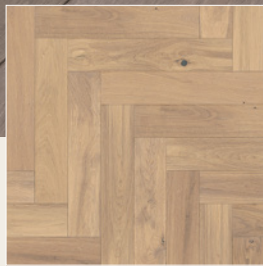

Valaire

— NOUVEAU —

FRENCH WHITE OAK PLANK & PARQUET

PLANK

HERRINGBONE

BLOCKS

MARIE ANTOINETTE

BLOCKS & BORDER

TIMELESS ELEGANCE

- French White Oak, 3mm sawn top layer
- Wire-brushed surface for aged look
- Ultra-matte urethane

WARRANTIES

- Lifetime structural
- 25-year residential surface
- 3-year limited light commercial surface

The rich colors of **French Oak** are due to its high tannin content. These same trees are used in French wine and bourbon barrels, and elegant old-world chateaus.

Valaire
— NOUVEAU —

Wood is a natural material containing distinctive differences in color and grain configuration. It is these variations caused by nature that create the warmth and unique beauty of each hardwood floor. Wood swatches displayed may not show all potential variations of wood grain and shade.