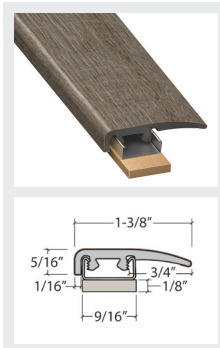

Everwood 547 Coordinating Moldings

Product Colour	Coordinating Molding	SKU Number
547 007 Khaki Oak	Moisture Proof Quarter Round	MRQR - 114812
	SlimTrim with Track & Shim	SLT - 114812
	SlimCap with Track & Shim	SCAP - 114812
	VersaEdge Extra Tall	VEX - 114812
547 009 Natural Oak	Moisture Proof Quarter Round	MRQR - 114809
	SlimTrim with Track & Shim	SLT - 114809
	SlimCap with Track & Shim	SCAP - 114809
	VersaEdge Extra Tall	VEX - 114809
547 013 Gunstock	Moisture Proof Quarter Round	MRQR - 114811
	SlimTrim with Track & Shim	SLT - 114811
	SlimCap with Track & Shim	SCAP - 114811
	VersaEdge Extra Tall	VEX - 114811
547 011 Rustic Charm	Moisture Proof Quarter Round	MRQR - 115034
	SlimTrim with Track & Shim	SLT - 115034
	SlimCap with Track & Shim	SCAP - 115034
	VersaEdge Extra Tall	VEX - 115034

Product Colour	Coordinating Molding	SKU Number
547 002 Glacier	Moisture Proof Quarter Round	MRQR - 114810
	SlimTrim with Track & Shim	SLT - 114810
	SlimCap with Track & Shim	SCAP - 114810
	VersaEdge Extra Tall	VEX - 114810
547 005 Pewter Plate	Moisture Proof Quarter Round	MRQR - 114819
	SlimTrim with Track & Shim	SLT - 114819
	SlimCap with Track & Shim	SCAP - 114819
	VersaEdge Extra Tall	VEX - 114819
547 003 Latte	Moisture Proof Quarter Round	MRQR - 114807
	SlimTrim with Track & Shim	SLT - 114807
	SlimCap with Track & Shim	SCAP - 114807
	VersaEdge Extra Tall	VEX - 114807
547 016 Weathered Oak	Moisture Proof Quarter Round	MRQR - 114808
	SlimTrim with Track & Shim	SLT - 114808
	SlimCap with Track & Shim	SCAP - 114808
	VersaEdge Extra Tall	VEX - 114808

Moisture Proof Quarter Round

SlimTrim with Track & Shim

SlimCap with Track & Shim

VersaEdge Extra Tall