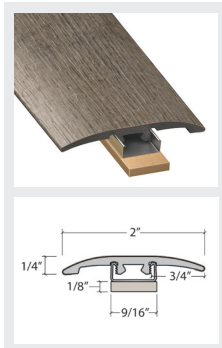

Everwood 547 Coordinating Moldings

Product Colour	Coordinating Molding	SKU Number
547 007 Khaki Oak	Moisture Proof Quarter Round	MRQR - 114812
	SlimTrim with Track & Shim	SLT - 114812
	SlimCap with Track & Shim	SCAP - 114812
	VersaEdge Extra Tall	VEX - 114812
547 009 Natural Oak	Moisture Proof Quarter Round	MRQR - 114809
	SlimTrim with Track & Shim	SLT - 114809
	SlimCap with Track & Shim	SCAP - 114809
	VersaEdge Extra Tall	VEX - 114809
547 013 Gunstock	Moisture Proof Quarter Round	MRQR - 114811
	SlimTrim with Track & Shim	SLT - 114811
	SlimCap with Track & Shim	SCAP - 114811
	VersaEdge Extra Tall	VEX - 114811
547 011 Rustic Charm	Moisture Proof Quarter Round	MRQR - 115034
	SlimTrim with Track & Shim	SLT - 115034
	SlimCap with Track & Shim	SCAP - 115034
	VersaEdge Extra Tall	VEX - 115034

Product Colour	Coordinating Molding	SKU Number
547 002 Glacier	Moisture Proof Quarter Round	MRQR - 114810
	SlimTrim with Track & Shim	SLT - 114810
	SlimCap with Track & Shim	SCAP - 114810
	VersaEdge Extra Tall	VEX - 114810
547 005 Pewter Plate	Moisture Proof Quarter Round	MRQR - 114819
	SlimTrim with Track & Shim	SLT - 114819
	SlimCap with Track & Shim	SCAP - 114819
	VersaEdge Extra Tall	VEX - 114819
547 003 Latte	Moisture Proof Quarter Round	MRQR - 114807
	SlimTrim with Track & Shim	SLT - 114807
	SlimCap with Track & Shim	SCAP - 114807
	VersaEdge Extra Tall	VEX - 114807
547 016 Weathered Oak	Moisture Proof Quarter Round	MRQR - 114808
	SlimTrim with Track & Shim	SLT - 114808
	SlimCap with Track & Shim	SCAP - 114808
	VersaEdge Extra Tall	VEX - 114808

Moisture Proof Quarter Round

SlimTrim with Track & Shim

SlimCap with Track & Shim

VersaEdge Extra Tall